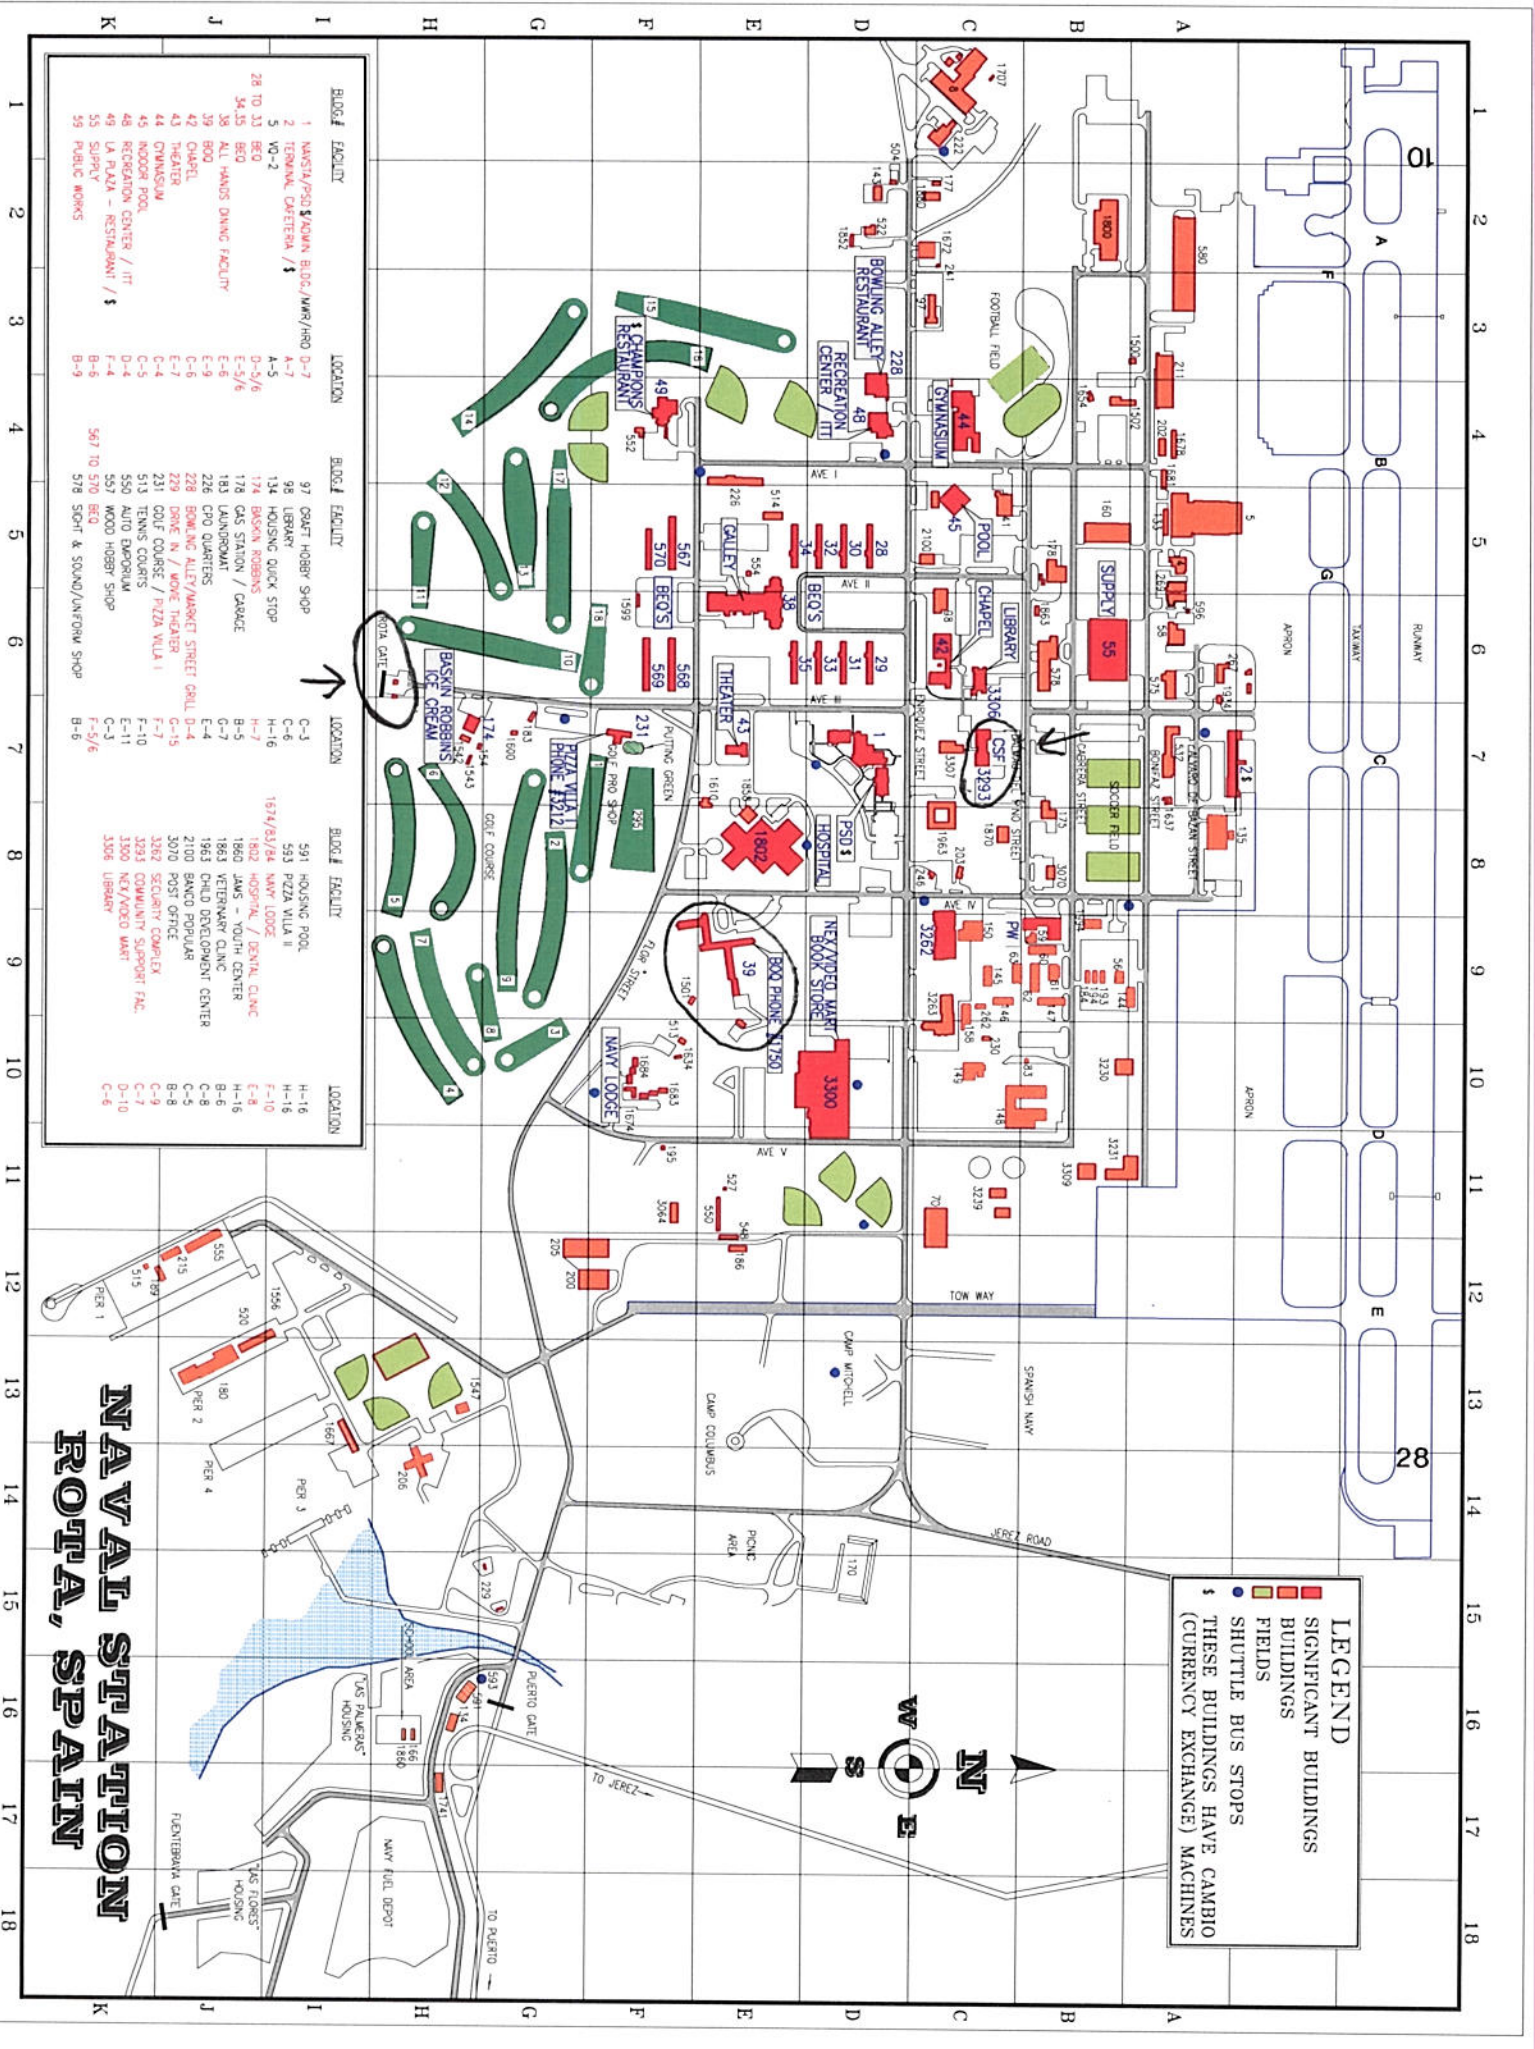

Directions to Calle del Calvario, 11530 Rota, Spain
39.7 km – about 42 mins

Save trees. Go green!
 Download Google Maps on your phone at google.com/gmm

©2011 Google - Map data ©2011 Tele Atlas -

LEGEND

- SIGNIFICANT BUILDINGS
- BUILDINGS
- FIELDS
- SHUTTLE BUS STOPS
- ⚡ THESE BUILDINGS HAVE CAMBIO (CURRENCY EXCHANGE) MACHINES

BLDG.#	FACILITY	LOCATION	BLDG.#	FACILITY	LOCATION	BLDG.#	FACILITY	LOCATION
1	NAVS/P/SO & DOWN BLDG./MWR/HRO	D-7	97	SHUTTLE HOBBY SHOP	C-3	591	HOUSING POOL	H-16
2	TERMINAL CATERING / S	A-5	98	LIBRARY	C-6	593	PIZZA WILIA II	H-16
5	VO-2	A-5	134	HOUSING QUICK STOP	H-16	1674/83/84	NAVY LODGE	H-16
28	TO 31 BEO	D-5/6	174	BASKIN ROBBINS	H-7	1862	HOSPITAL / GENL. CLINIC	E-8
34,35	BEO	E-5/6	178	GAS STATION / CAFE	H-7	1860	JAMES - YOUTH CLINIC	H-16
39	800	E-9	183	LAUNDRY	B-5	1863	VETERINARY CLINIC	B-6
38	ALL HANDS DANC FACILITY	C-6	226	CFO QUARTERS	C-4	2100	CHILD DEVELOPMENT CENTER	C-8
42	CHAPEL	E-7	228	BOWLING ALLEY/MARKET STREET	D-4	3070	BANCO POPULAR	B-8
44	GYMNASIUM	C-4	231	COIF COURSE / PIZZA WILIA I	C-15	3262	SECURITY COMPLEX	C-9
45	INDOOR POOL	C-5	513	TENNIS COURTS	F-7	3293	COMMUNITY SUPPORT FAC.	C-7
46	REGGATION CENTER / IIT	D-4	550	AUTO EMPORIUM	F-10	3300	NEOXVIDEO MART	D-10
49	LA PLAZA - RESTAURANT / S	F-4	557	WOOD HOBBY SHOP	C-3	3306	LIBRARY	C-6
55	SUPPLY	B-6	567	TO 570 BEO	F-5/6			
59	PUBLIC WORKS	B-9	578	SIGHT & SOUND/LANFORW SHOP	B-6			